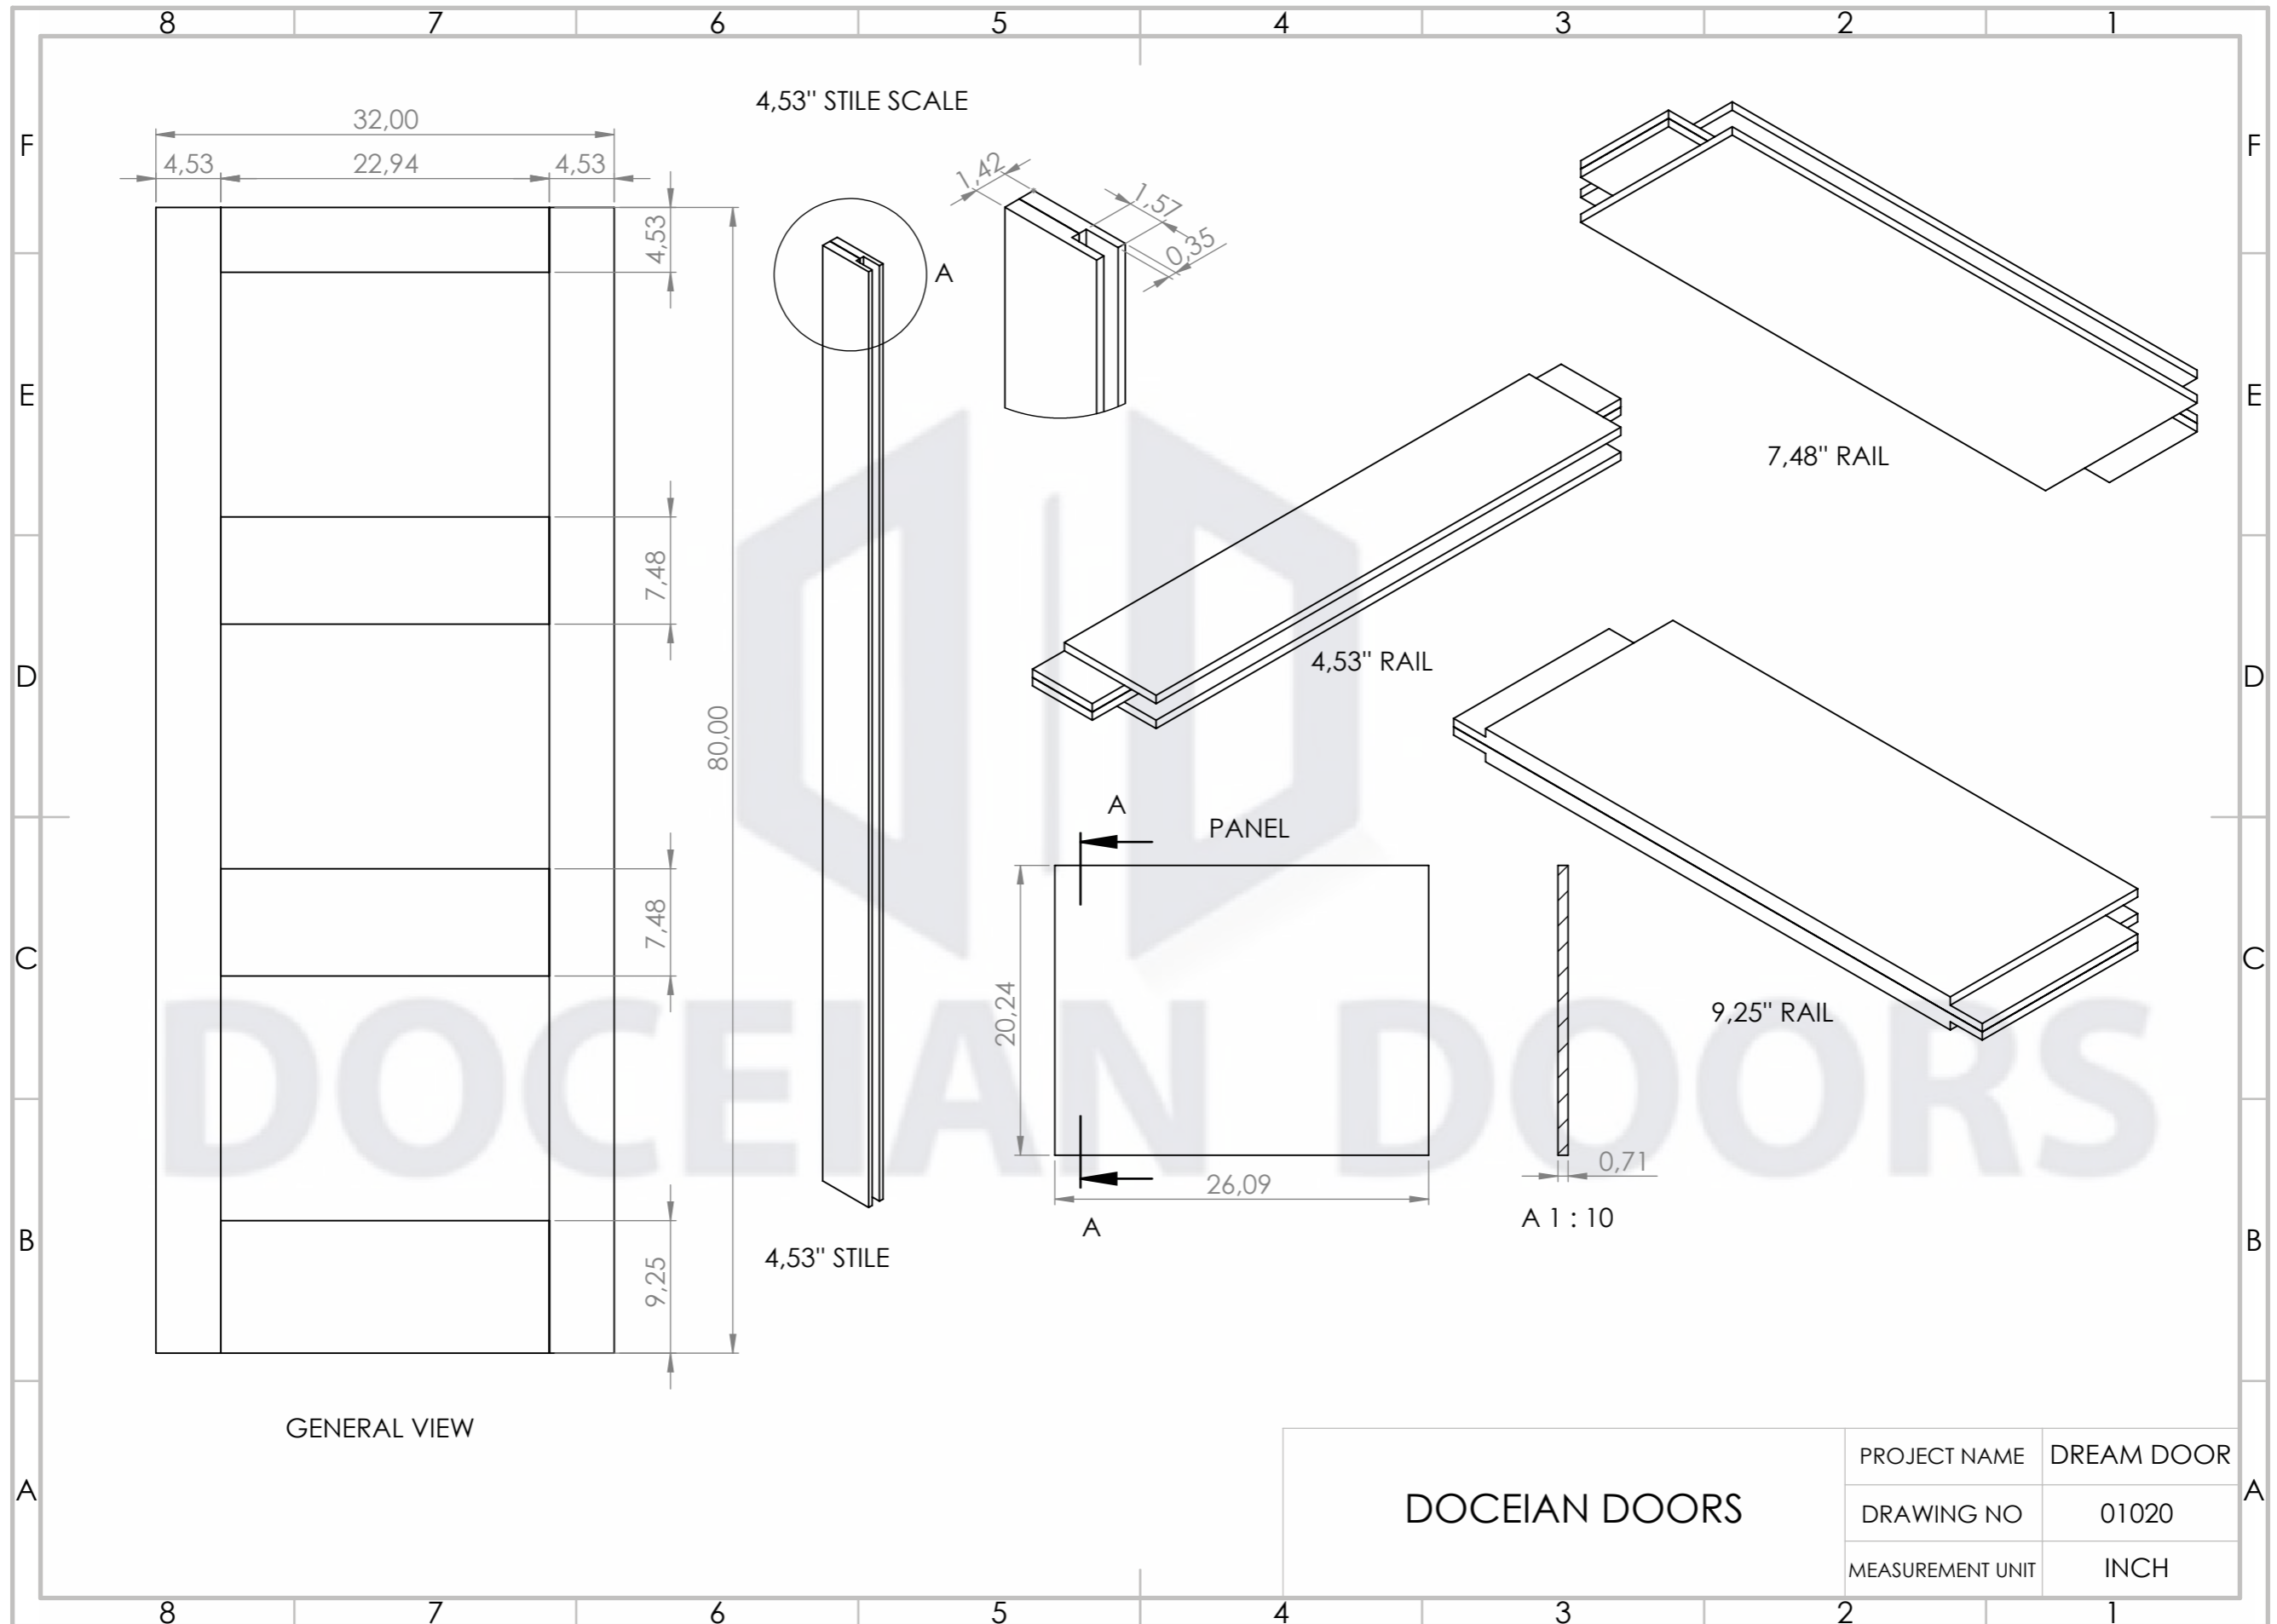

Available as hollow core (lighter weight)

Door sizes are available from 12" to 36" widths

Resists shrinking, swelling, cracking or splitting

Can be painted to match any decor

MOLDED DOORS

Uniquely sophisticated and variable. Attractive, safe and secure molded panel doors from Doceian Doors can be found in a downtown apartment, residential unit or your favorite restaurant maybe hotel.

PANEL

A 1 : 10

7,48" RAIL

9,25" RAIL

B 1 : 10

PANEL

4,53" RAIL

DOCEIAN DOORS

PROJECT NAME	NORTH DOOR
DRAWING NO	01030
MEASUREMENT UNIT	INCH

DREAM DOOR TECHNICAL DRAWING

GENERAL VIEW

DOCEIAN DOORS

PROJECT NAME	DREAM DOOR
DRAWING NO	01020
MEASUREMENT UNIT	INCH

ADONIS DOOR TECHNICAL DRAWING

DOCEIAN DOORS

PROJECT NAME	ADONIS DOOR
DRAWING NO	01010
MEASUREMENT UNIT	INCH

OTTO DOOR TECHNICAL DRAWING

GENERAL VIEW

DOCEIAN DOORS

PROJECT NAME	OTTO DOORS
DRAWING NO	01050
MEASUREMENT UNIT	INCH

DOCEIAN DOORS