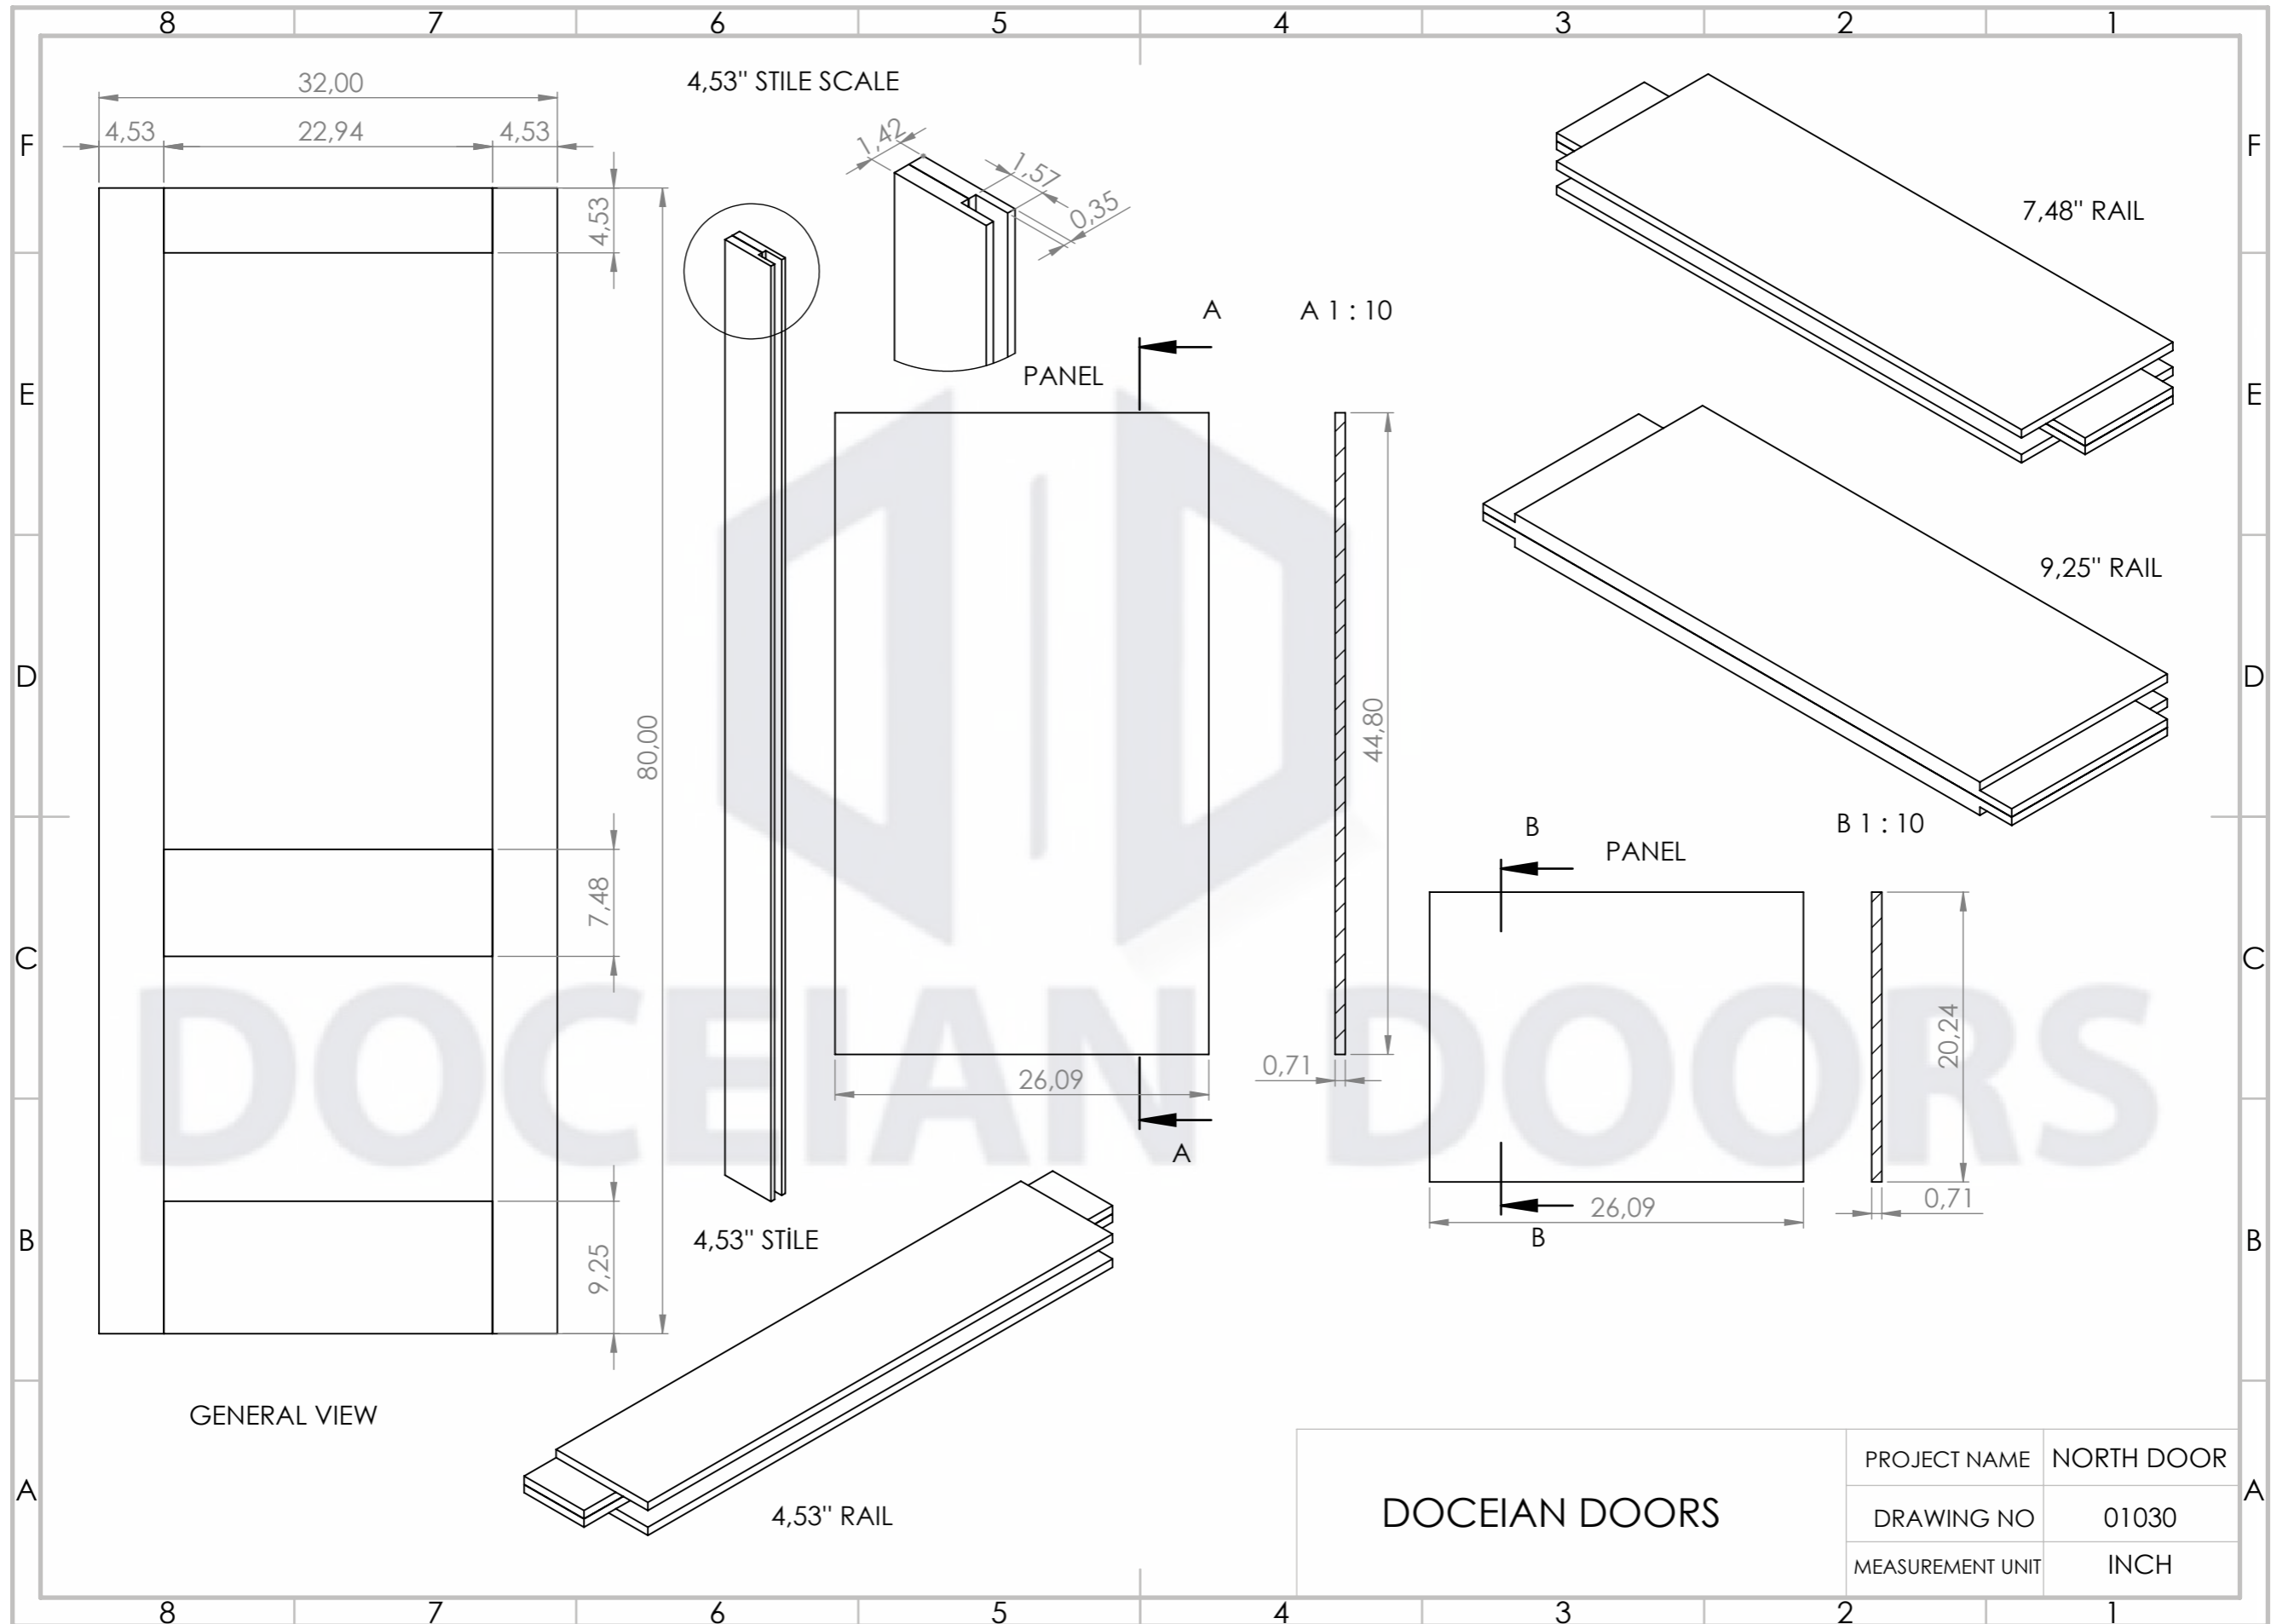

Available as hollow core (lighter weight)

Door sizes are available from 12" to 36" widths

Resists shrinking, swelling, cracking or splitting

Can be painted to match any decor

MOLDED DOORS

Uniquely sophisticated and variable. Attractive, safe and secure molded panel doors from Doceian Doors can be found in a downtown apartment, residential unit or your favorite restaurant maybe hotel.

OLGASSYS DOOR TECHNICAL DRAWING

GENERAL VIEW

DOCEIAN DOORS

PROJECT NAME	OLGASSYS DOOR
DRAWING NO	01040
MEASUREMENT UNIT	INCH

NORTH DOOR TECHNICAL DRAWING

GENERAL VIEW

4,53" STILE

4,53" STILE SCALE

PANEL

A 1 : 10

7,48" RAIL

9,25" RAIL

B 1 : 10

PANEL

4,53" RAIL

DOCEIAN DOORS