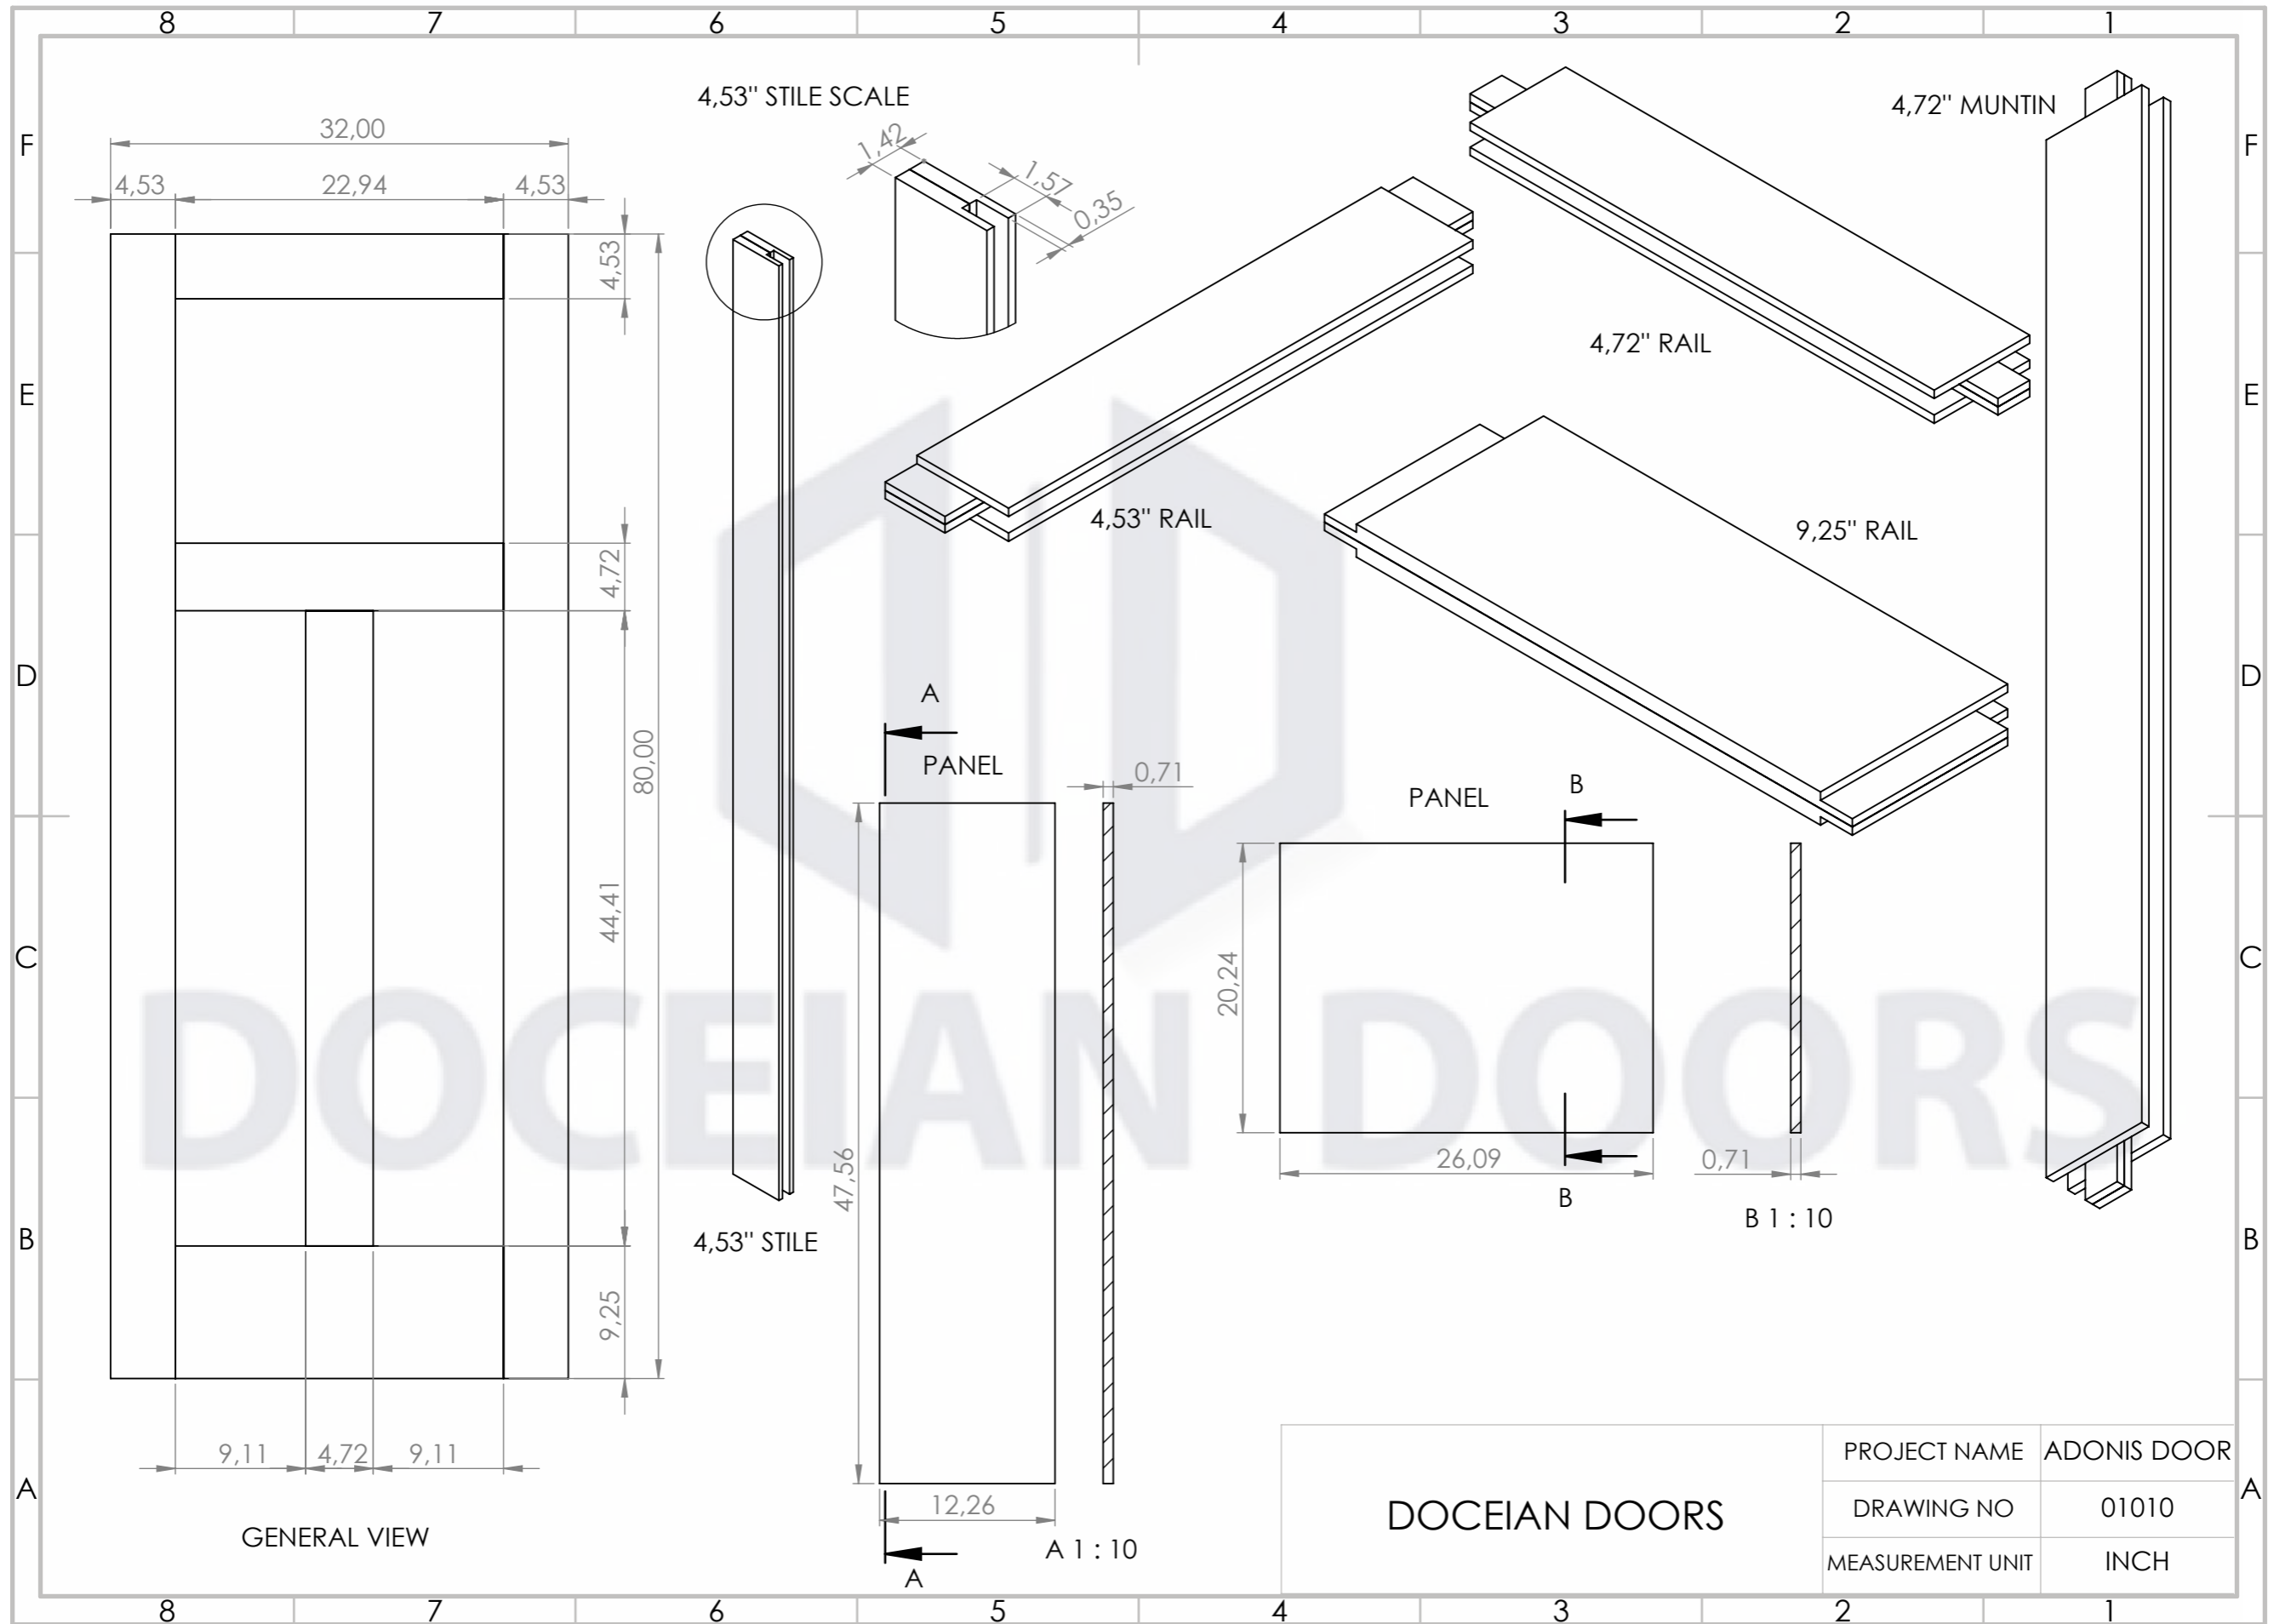

Available as hollow core (lighter weight)

Door sizes are available from 12" to 36" widths

Resists shrinking, swelling, cracking or splitting

Can be painted to match any decor

MOLDED DOORS

Uniquely sophisticated and variable. Attractive, safe and secure molded panel doors from Doceian Doors can be found in a downtown apartment, residential unit or your favorite restaurant maybe hotel.

PANEL

A 1 : 10

7,48" RAIL

9,25" RAIL

B 1 : 10

PANEL

4,53" RAIL

DOCEIAN DOORS

PROJECT NAME	NORTH DOOR
DRAWING NO	01030
MEASUREMENT UNIT	INCH

DREAM DOOR TECHNICAL DRAWING

GENERAL VIEW

DOCEIAN DOORS

PROJECT NAME	DREAM DOOR
DRAWING NO	01020
MEASUREMENT UNIT	INCH

ADONIS DOOR TECHNICAL DRAWING

DOCEIAN DOORS

PROJECT NAME	ADONIS DOOR
DRAWING NO	01010
MEASUREMENT UNIT	INCH

OTTO DOOR TECHNICAL DRAWING

GENERAL VIEW

DOCEIAN DOORS

PROJECT NAME	OTTO DOORS
DRAWING NO	01050
MEASUREMENT UNIT	INCH

DOCEIAN DOORS