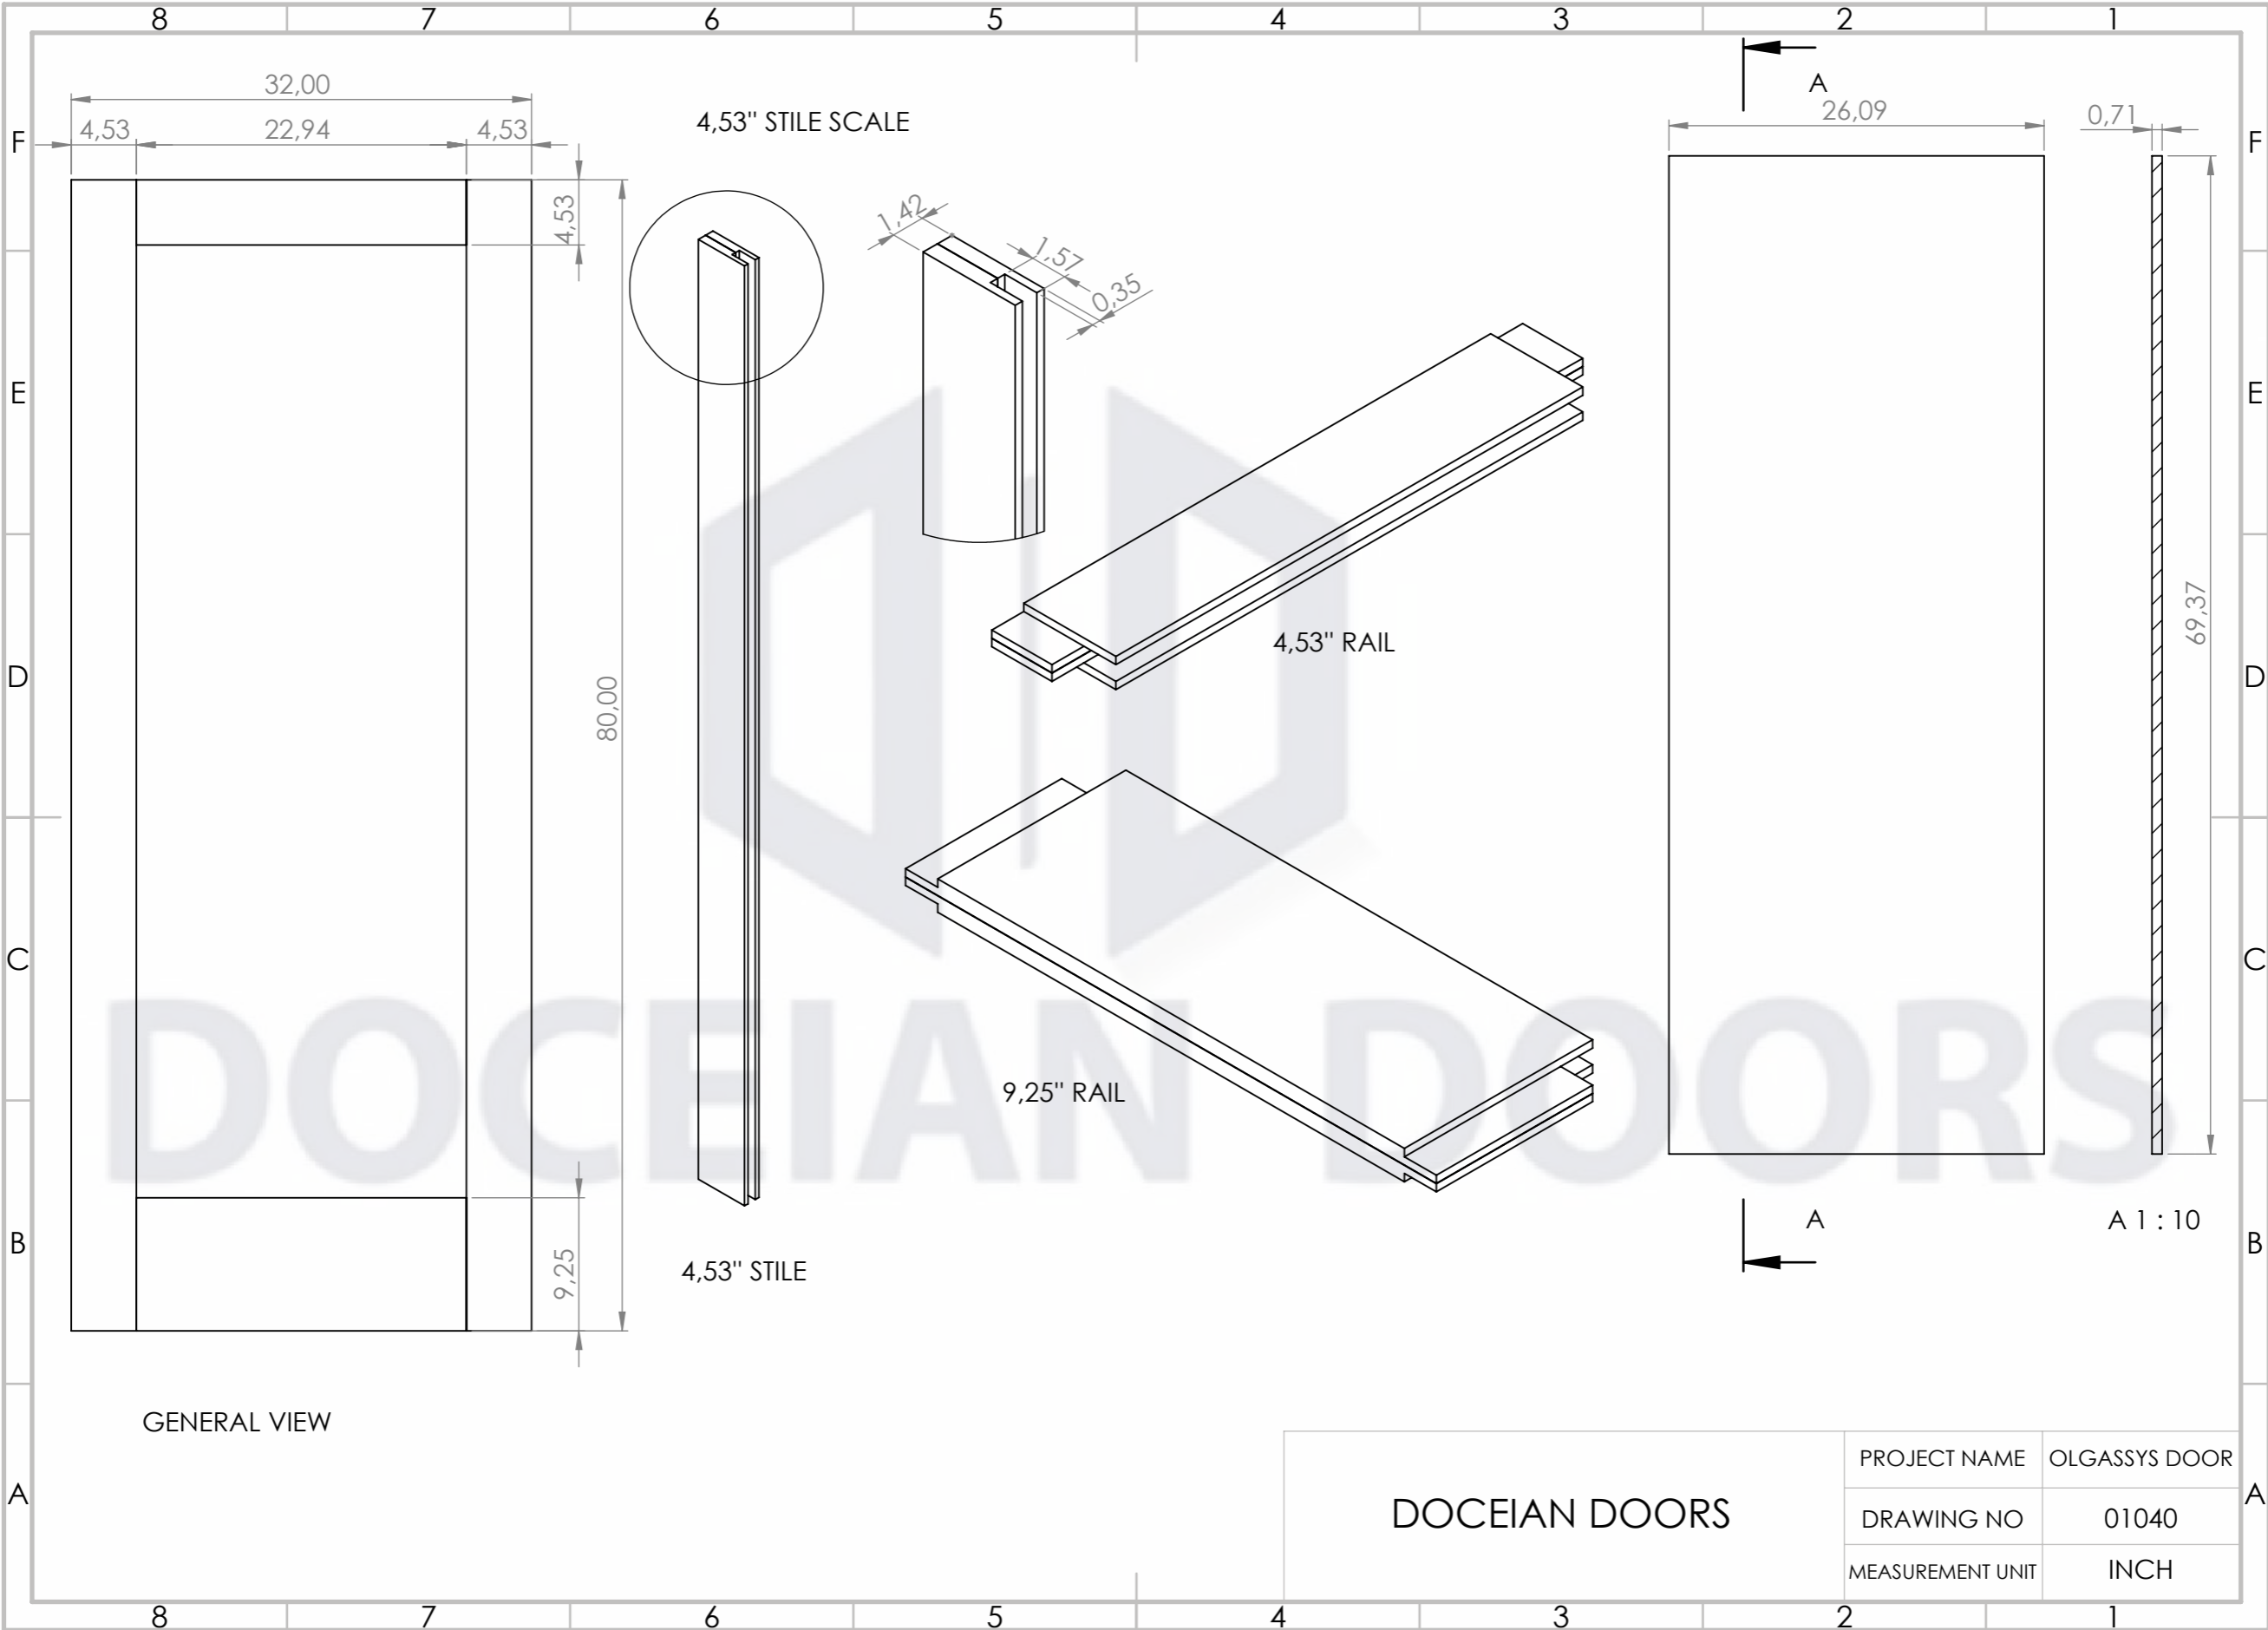

Available as hollow core (lighter weight)

Door sizes are available from 12" to 36" widths

Resists shrinking, swelling, cracking or splitting

Can be painted to match any decor

MOLDED DOORS

Uniquely sophisticated and variable. Attractive, safe and secure molded panel doors from Doceian Doors can be found in a downtown apartment, residential unit or your favorite restaurant maybe hotel.

MOLDED DOOR TECHNICAL DRAWING

DOCEIAN DOOR

PROJECT NAME	MOLDED DOOR
DRAWING NO	01070
MEASUREMENT UNIT	INCH

SOLID CORE DOOR TECHNICAL DRAWING

C-C 1 : 10

B-B1 : 10

DOCEIAN DOORS

PROJECT NAME	SOLID CORE DOOR
DRAWNG NO	01060
MEASUREMENT UNIT	INCH

OLGASSYS DOOR TECHNICAL DRAWING

GENERAL VIEW

DOCEIAN DOORS

PROJECT NAME	OLGASSYS DOOR
DRAWING NO	01040
MEASUREMENT UNIT	INCH

NORTH DOOR TECHNICAL DRAWING

GENERAL VIEW

4,53" STILE

4,53" STILE SCALE

PANEL

A 1 : 10

7,48" RAIL

9,25" RAIL

B 1 : 10

PANEL

4,53" RAIL

DOCEIAN DOORS