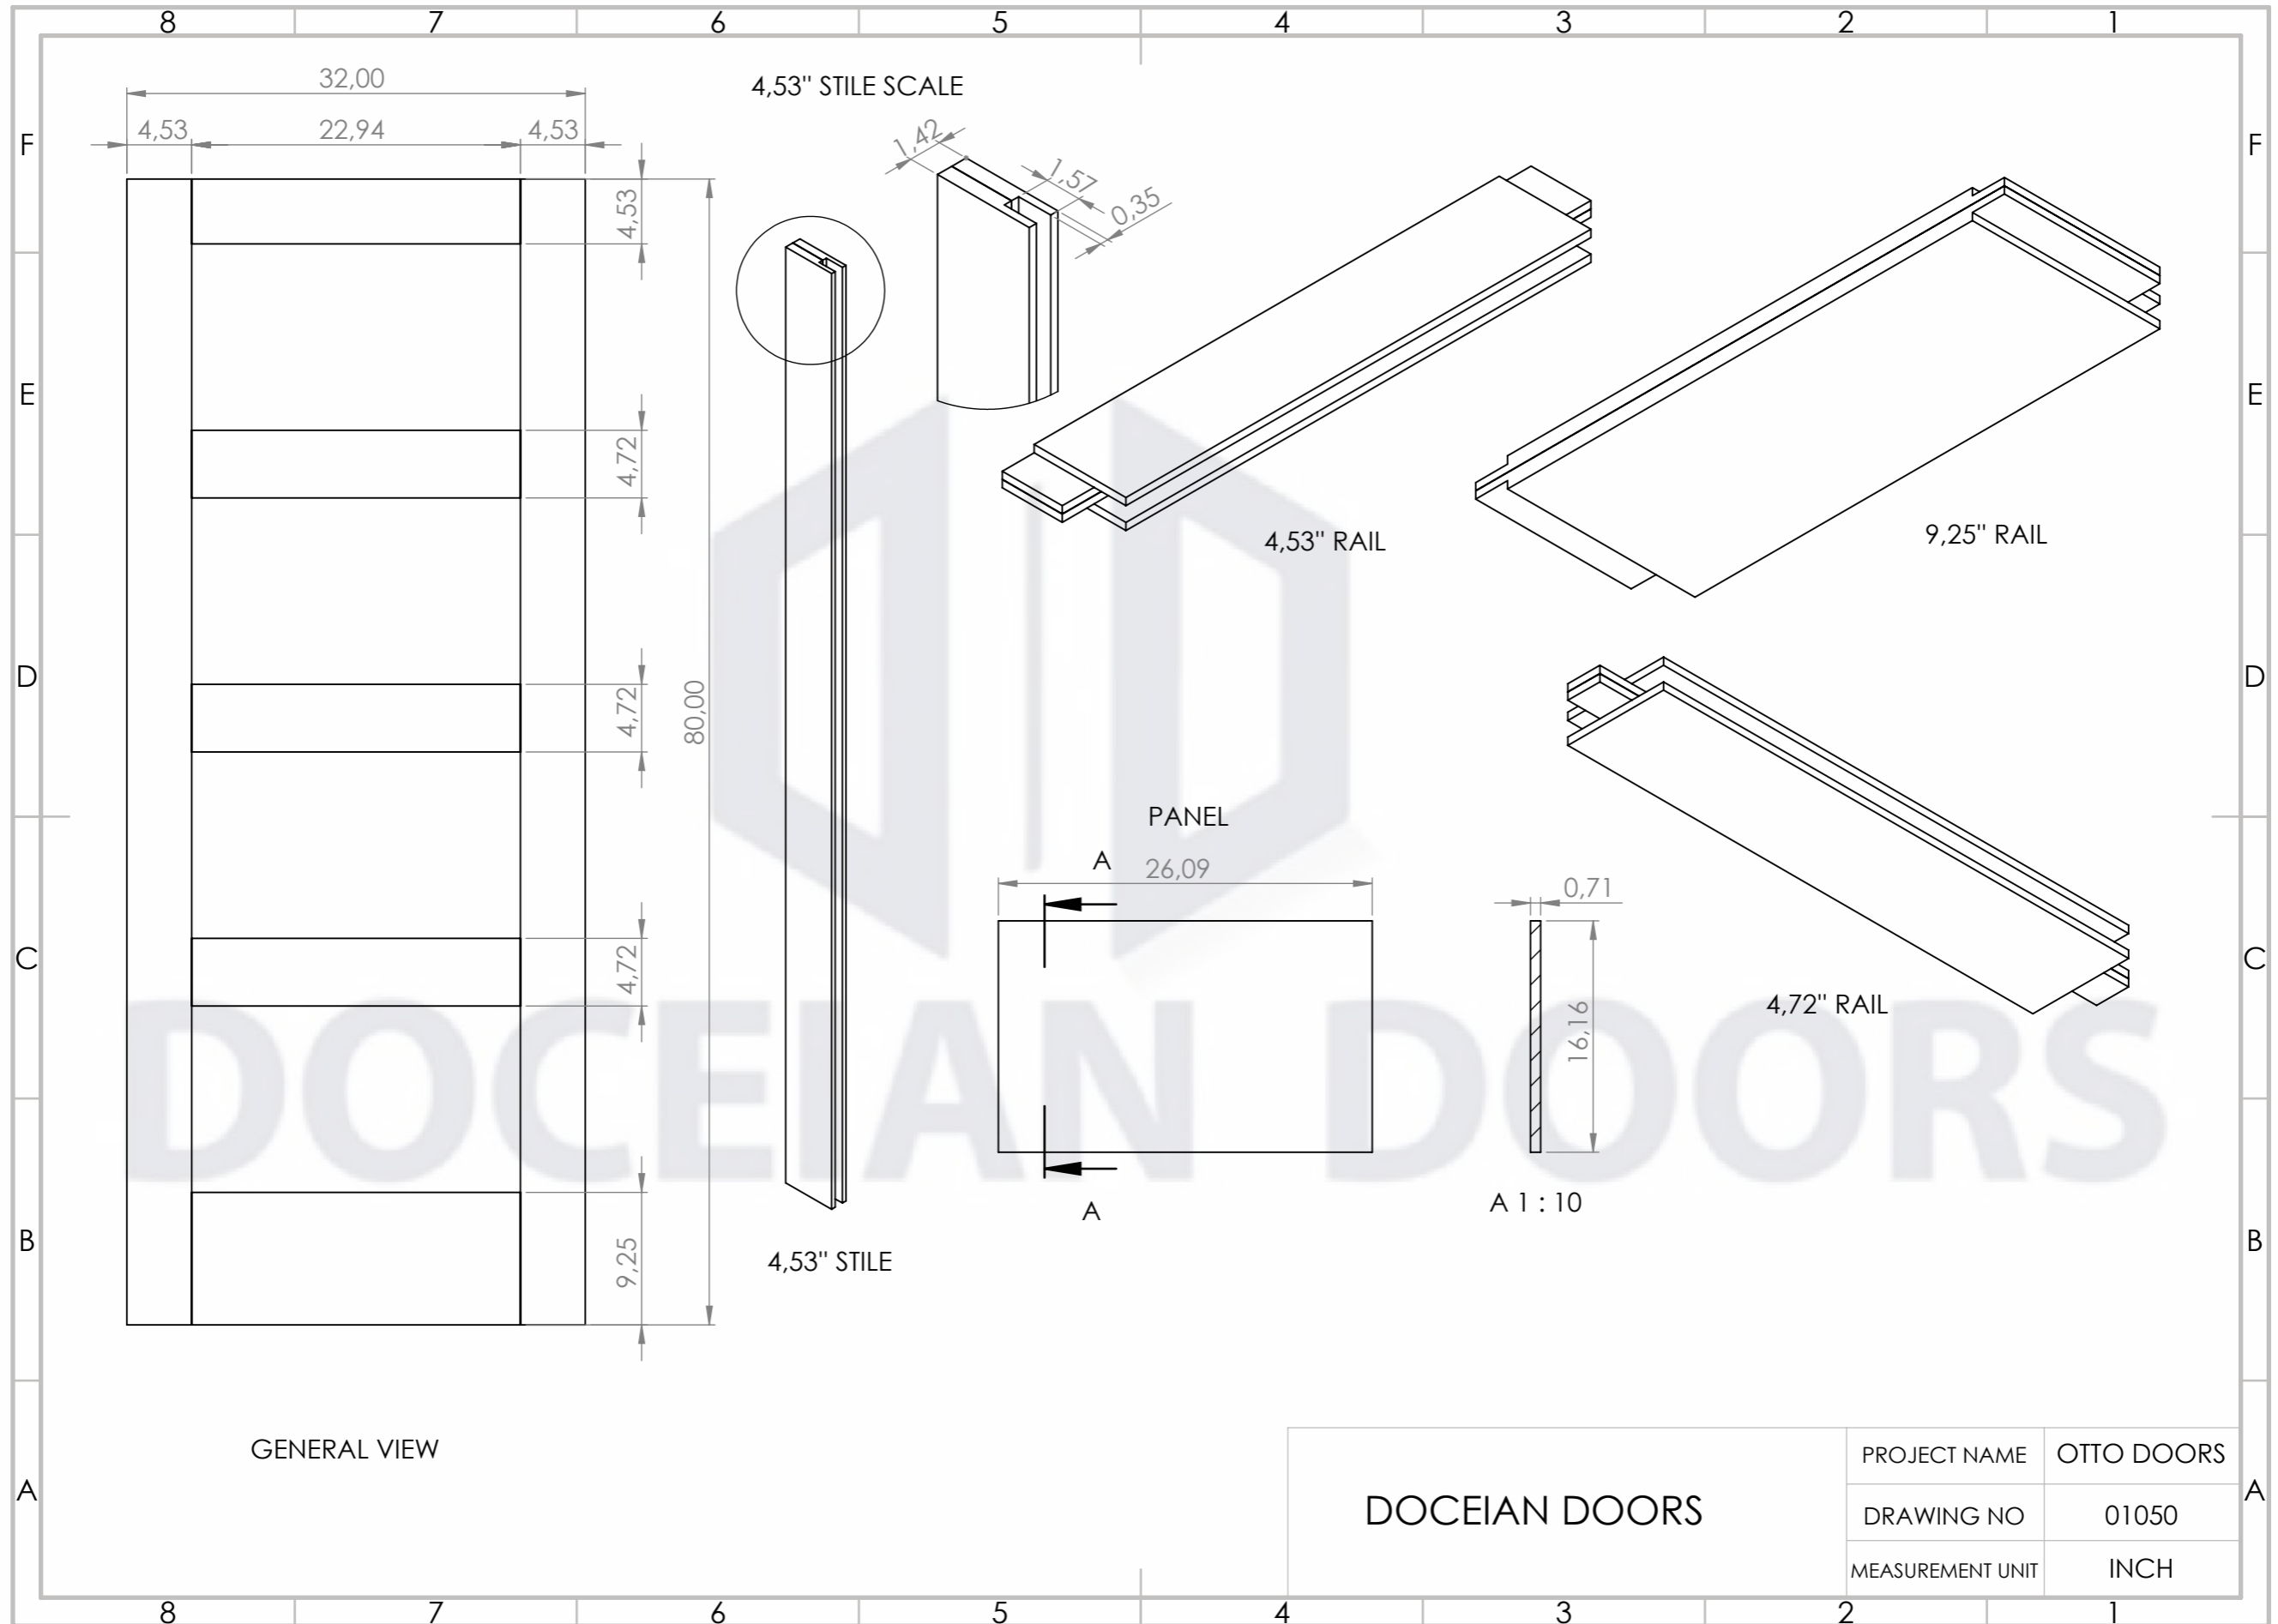

PANEL

A 1 : 10

7,48" RAIL

9,25" RAIL

B 1 : 10

PANEL

4,53" RAIL

DOCEIAN DOORS

PROJECT NAME	NORTH DOOR
DRAWING NO	01030
MEASUREMENT UNIT	INCH

DREAM DOOR TECHNICAL DRAWING

GENERAL VIEW

DOCEIAN DOORS

PROJECT NAME	DREAM DOOR
DRAWING NO	01020
MEASUREMENT UNIT	INCH

ADONIS DOOR TECHNICAL DRAWING

DOCEIAN DOORS

PROJECT NAME	ADONIS DOOR
DRAWING NO	01010
MEASUREMENT UNIT	INCH

OTTO DOOR TECHNICAL DRAWING

GENERAL VIEW

DOCEIAN DOORS

PROJECT NAME	OTTO DOORS
DRAWING NO	01050
MEASUREMENT UNIT	INCH

DOCEIAN DOORS